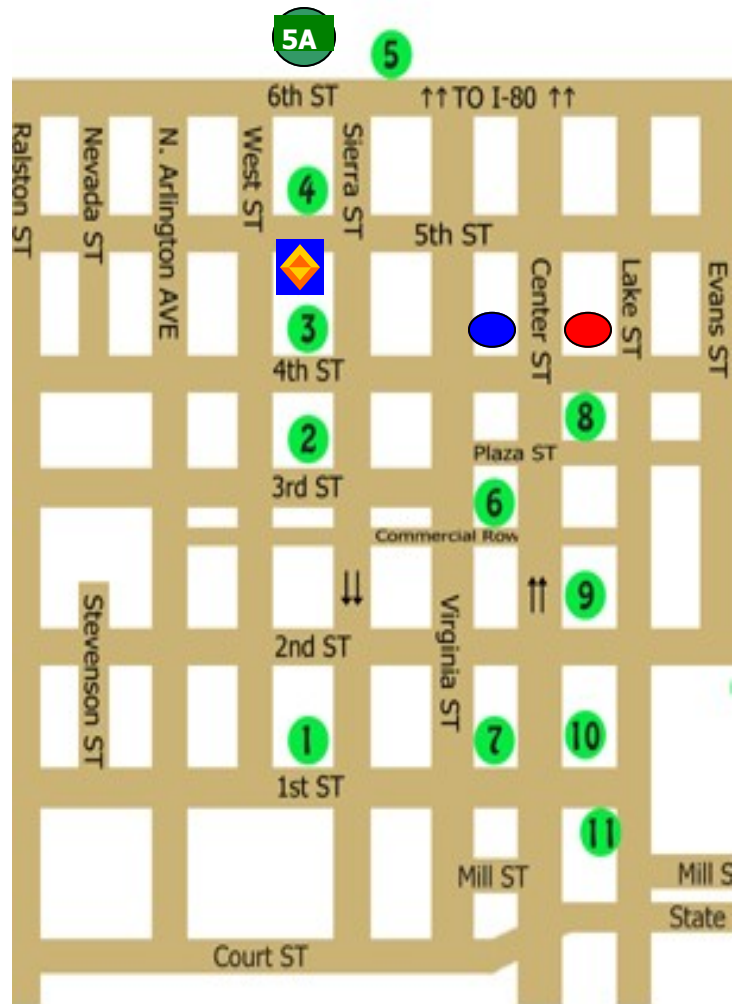

2009 FireShowsReno™

Downtown Reno Parking Areas

Downtown Parking Key

- 1 The Parking Gallery
- 2 Eldorado Parking Garage
- 3 Silver Legacy Parking Garage
- 4 Circus Circus Parking Garage (2)
- 5 Circus Circus Parking Garage (1)
- 5A Large Surface Parking Lot
- 6 Fitzgerald's Parking Garage
- 7 Cal-Neva Parking Garage (2)
- 8 National Bowling Stadium
- 9 Harrah's Parking Garage
- 10 Cal-Neva Parking Garage (1)
- 11 Siena Hotel Parking Lot

FireShowsReno attendees should park at the National Bowling Stadium (8) for free parking. It is located across the street from the Reno Events Center.

Exhibitors with large trailers can park in Parking Area 5A. It is a large, open lot that can accommodate oversized vehicles and trailers.

 Reno Events Center
400 N. Center Street

 Reno Ballroom
401 N. Center Street

Closest parking lot for large trailers is
Location 4—Circus Circus Parking Lot

 Silver Legacy Hotel
407 N. Virginia Street